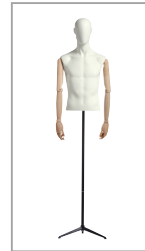

84 cm

orientable head

CAP4/89/...*

push and pull

ARMCAP1/89/...*

max height
190 cm

min height
140 cm

* Optional

© Copyright 2024, SARL MAPI WINDOW FRANCE. All rights reserved.

Measurements cm

Shoulders	49
Poitrine / chest	88
Taille / waist	75

Clothing EUR

Veste / jacket	50
Haut / top	M

Measurements are based on average size of the mannequins in the collection and some positions may vary in size.

Black tripod stand (tripod C) included.
Tripod can be centered or ex-centered