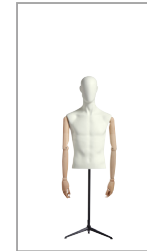

84 cm

orientable head

CAP4/89/...*

push and pull

ARMCAP1/89/...*

max height
190 cm

min height
140 cm

* Optional

© Copyright 2024, SARL MAPI WINDOW FRANCE. All rights reserved.

Measurements cm

Shoulders	49
Poitrine / chest	88
Taille / waist	75

Clothing EUR

Veste / jacket	50
Haut / top	M

Measurements are based on average size of the mannequins in the collection and some positions may vary in size.

Black tripod stand (tripod C) included.
Tripod can be centered or ex-centered